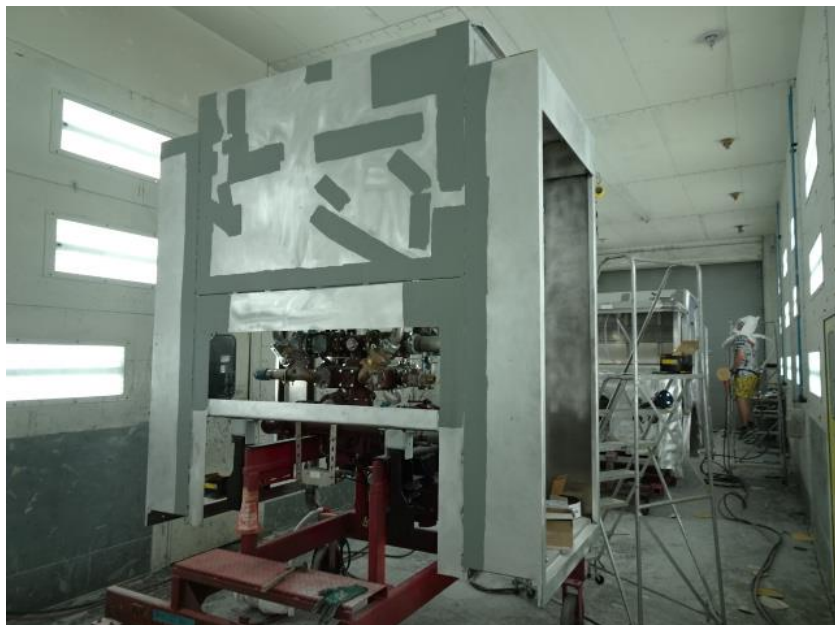

Photo Album for Carver, MA

Job # 34635

W/O # 26013087

October 10, 2020

Since the last report, the pump house structure was joined with the fire pump and began the paint process.

The body finished with fabrication. Next week the chassis should arrive, and the pump house should finish with paint. The body should begin the paint process.