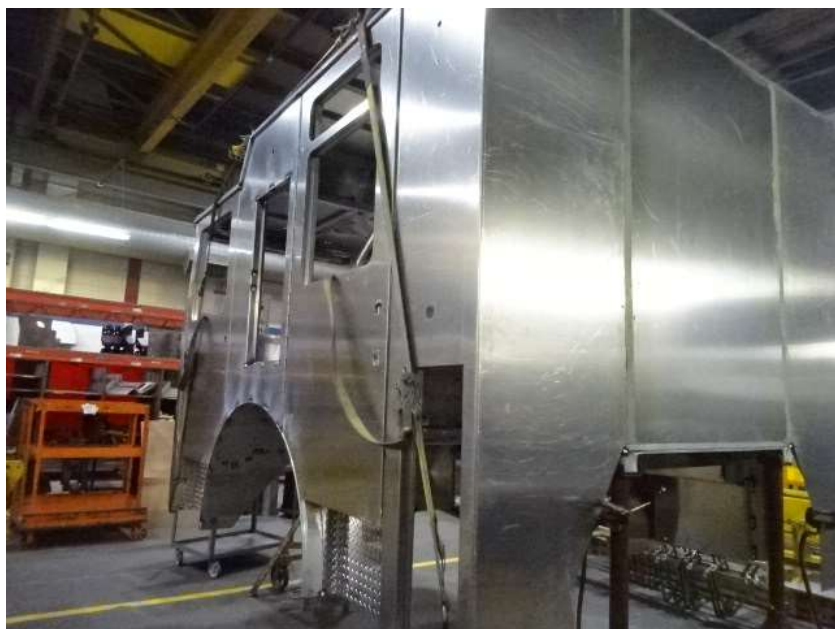

DSC09129

DSC09131