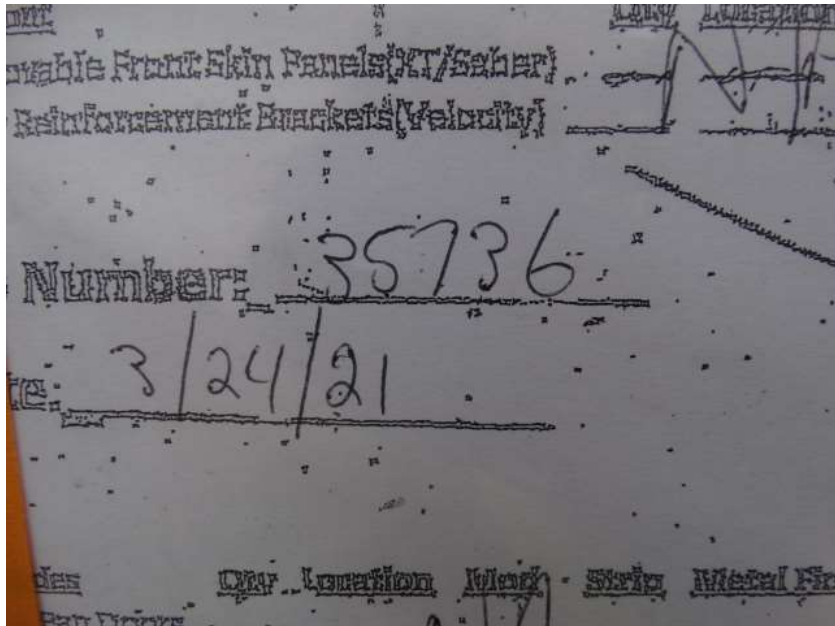

Photo Album for Sturbridge Fire Department, MA Job 35736 March 26, 2021

Your new Pierce apparatus is now in production. In this report your cab completed fabrication and was staged. In your next report your cab may begin the paint process.

DSC07189

DSC07190

DSC07191

DSC07192

DSC07193