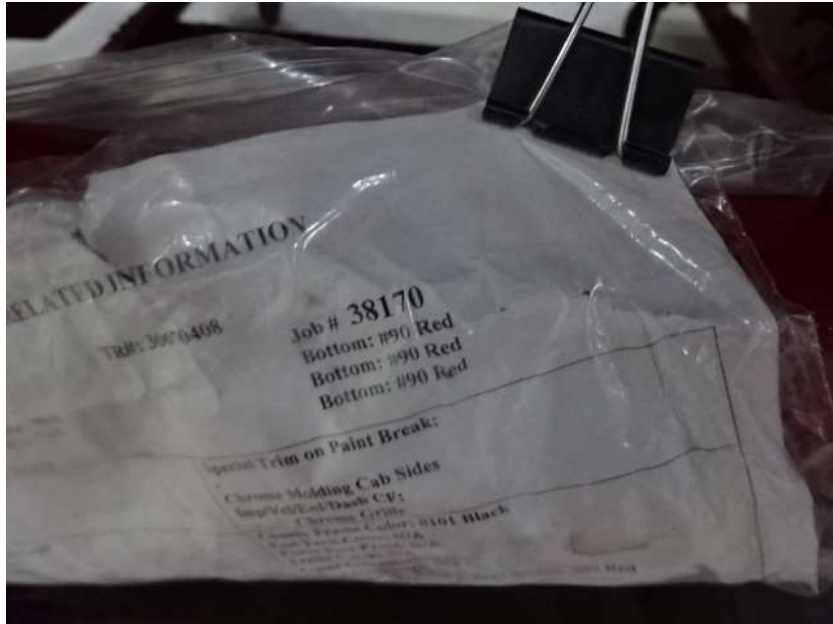

# Photo Album for Shirley Fire Department, MA Job 38170 April 07, 2023

In this report your cab continued the paint process, and your pump house was painted. In the next report your cab may continue through paint while the pump house may continue initial assembly.

DSC04535

DSC04536

DSC04537

DSC04538

DSC04539

DSC07062

DSC07063

DSC07064