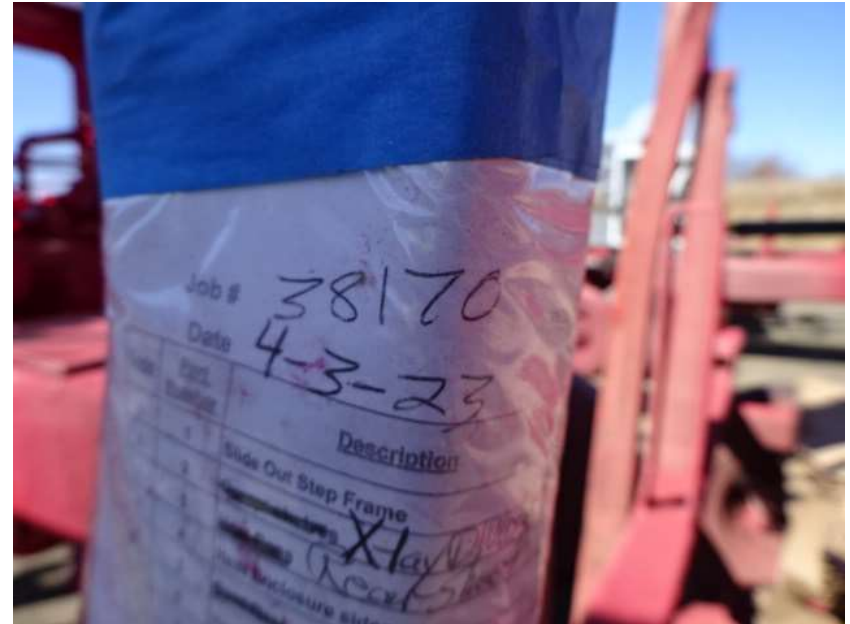

# Photo Album for Shirley Fire Department, MA Job 38170 April 07, 2023

In this report your cab continued the paint process, and your pump house was painted. In the next report your cab may continue through paint while the pump house may continue initial assembly.

DSC04535

DSC04536

DSC04537

DSC04538

DSC04539

DSC07062

DSC07063

DSC07064