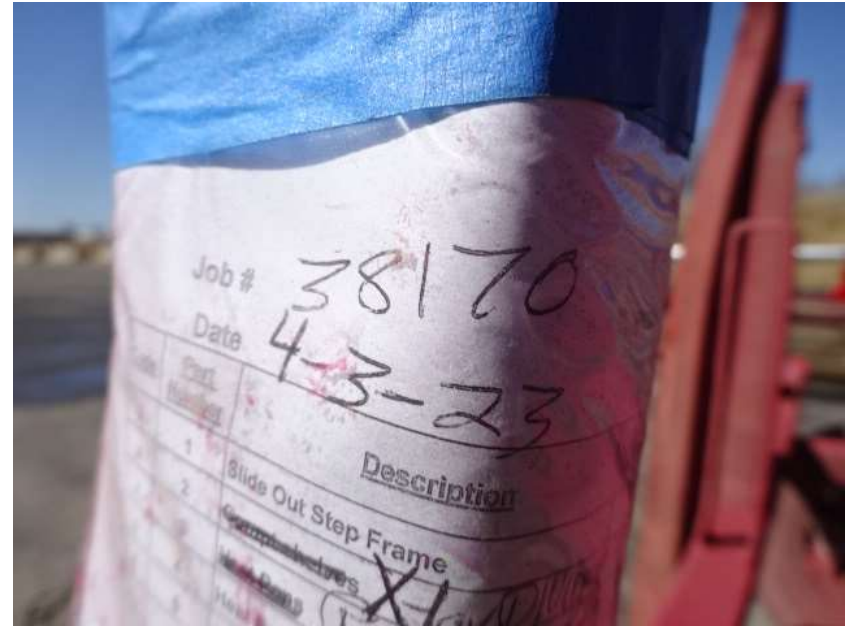

The background of the slide is a faded, semi-transparent image of a fire scene. On the left, a firefighter in a white helmet and jacket is visible. In the center and right, a red fire truck is parked, with the words "FIRE-RESCUE" visible on its side. In the lower right corner, there is a large fire with thick white smoke rising from it. Several firefighters in yellow gear are positioned near the fire, appearing to be working to extinguish it.

Photo Album for Shirley Fire Department, MA Job 38170 April 14, 2023

In this report your cab made progress through paint and was staged, your pump house continued initial assembly, and your body was fabricated and began the paint process. In the next report your cab may remain staged to begin initial assembly, the pump house may continue initial assembly, and the body may continue through paint.

DSC04711

DSC04712

DSC04713

DSC04714

DSC04715

DSC07062

DSC07063

DSC07064