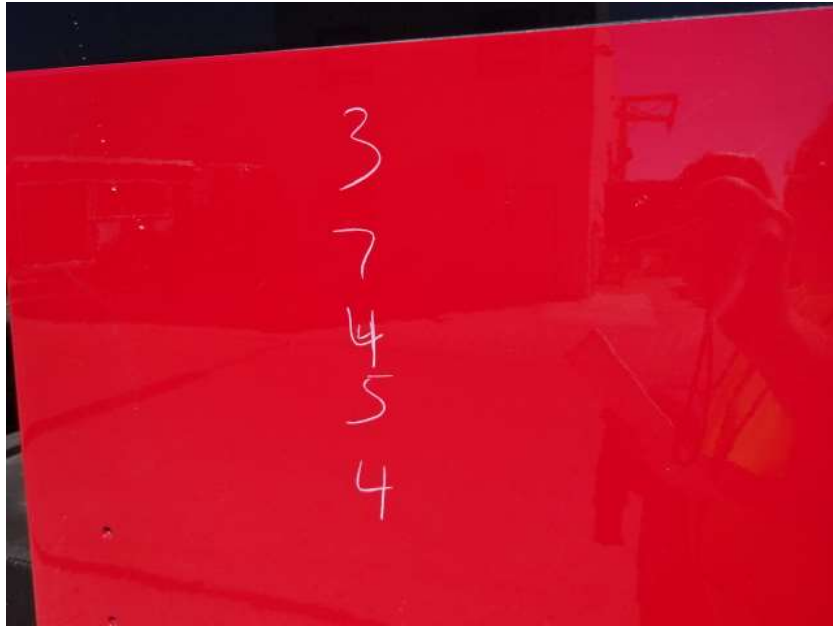

The background of the slide is a faded, semi-transparent image of a fire scene. In the foreground, a firefighter in a white jacket and helmet is visible. In the background, a red fire truck with "FIRE-REScue" written on its side is parked. To the right, there is a large fire with thick white smoke rising from it. Several other firefighters in yellow gear are visible near the fire.

Photo Album for Springfield Fire Department, MA Job 37454 April 14, 2023

In this report your cab began initial assembly, the frame build began, and the body continued through paint. In the next report your cab may continue initial assembly, the frame build may continue, and the body may continue the paint process.