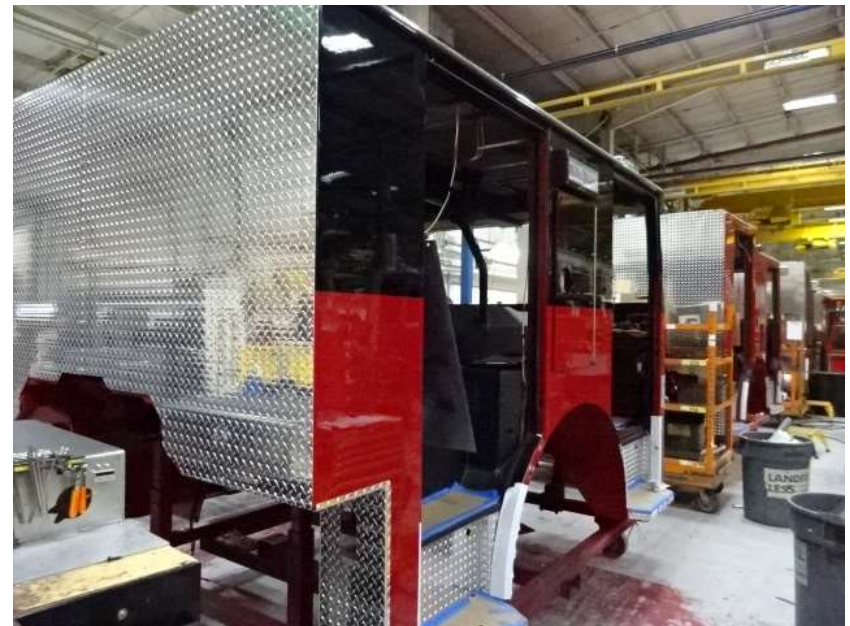

DSC01015

DSC01578