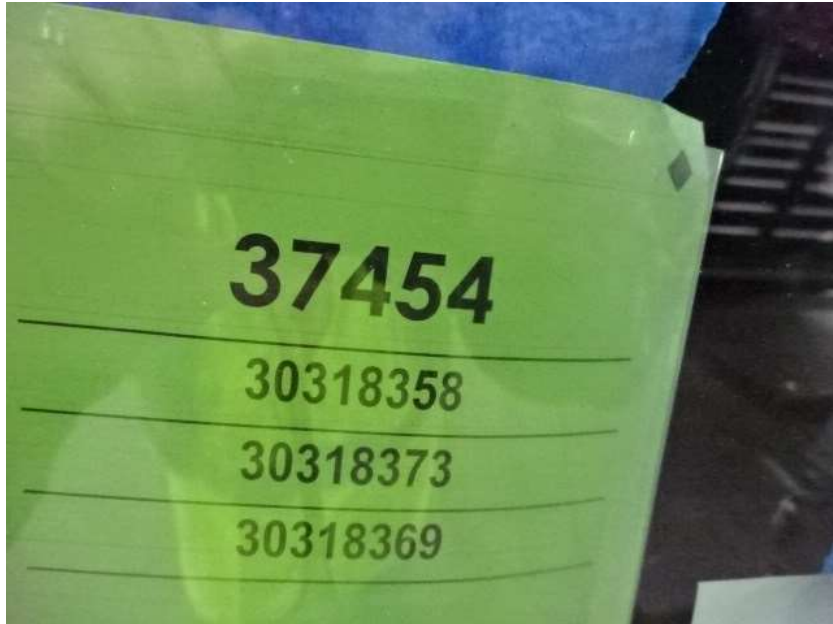

# Photo Album for Springfield Fire Department, MA Job 37454 May 05, 2023

In this report your cab was installed on the frame while the body completed initial assembly and was staged. In the next report the body may be installed on the chassis.

DSC01091

DSC01092

DSC01093

DSC01094

DSC01095

DSC01096

DSC01097

DSC01098