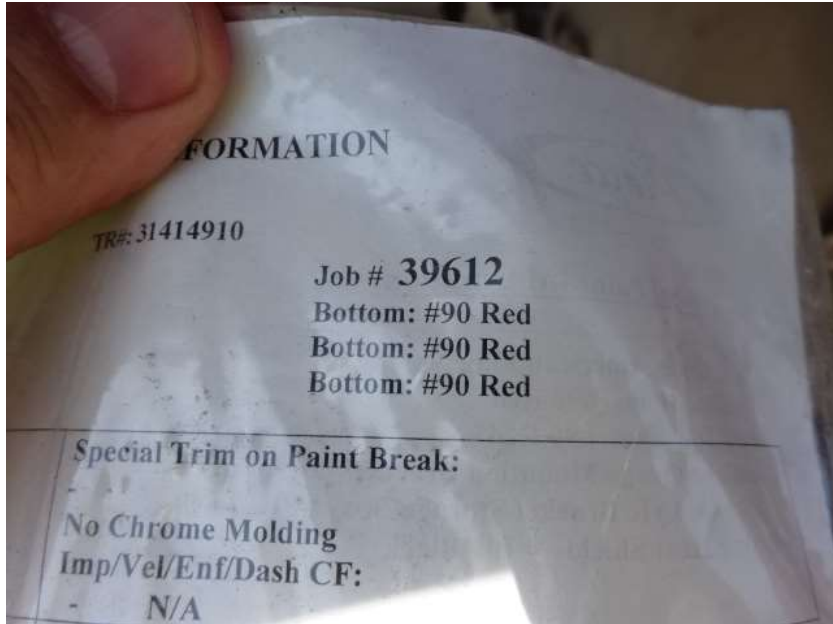

Photo Album for Marlborough Fire Department, MA Job 39612 June 02, 2023

In this report your cab remained staged to continue the paint process, the pump house structure was fabricated, and the body was unavailable for photos. In the next report your cab may continue through paint, the pump house may continue fabrication, and the body may be available for photos.