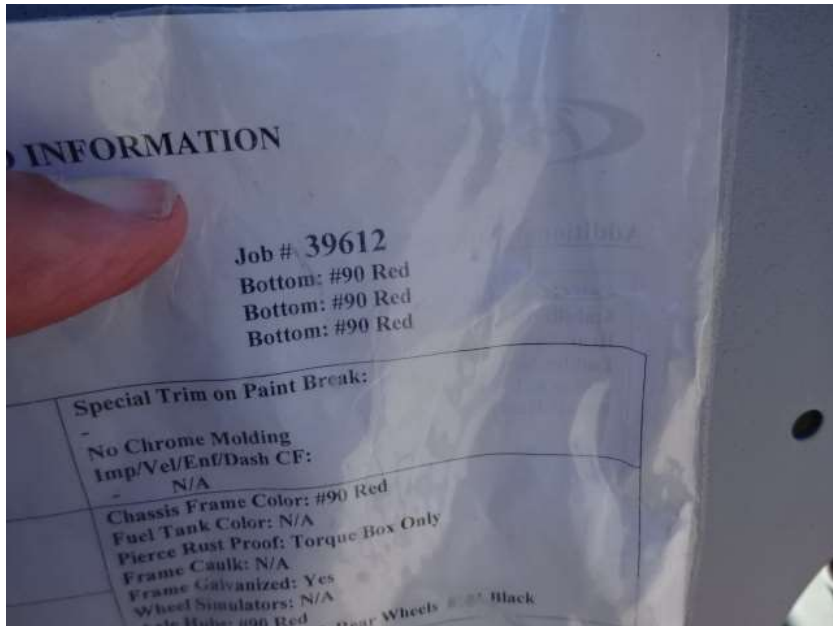

Photo Album for Marlborough Fire Department, MA Job 39612 June 09, 2023

In this report your cab continued through paint, the pump house began initial assembly, and the body remained unavailable for photos. In the next report your cab may continue the paint process, the pump house may continue initial assembly, and the body may be available for photos.