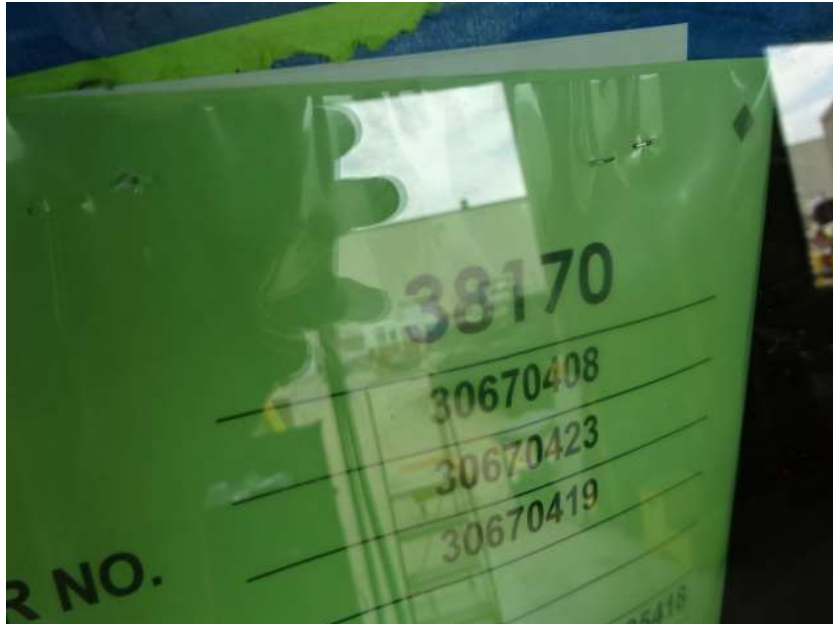

# Photo Album for Shirley Fire Department, MA Job 38170 June 02, 2023

In this report final assembly continued. In the next report your apparatus may complete final assembly followed by release to test.

DSC04366

DSC04367

DSC04368

DSC04369

DSC04370

DSC04371

DSC04372

DSC04373