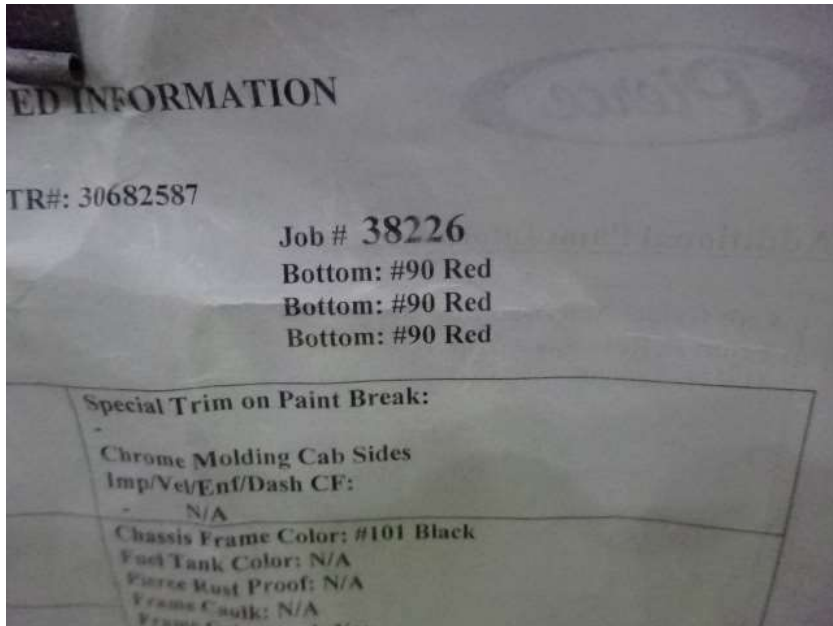

Photo Album for Winchester Fire Department, MA Job 38226 June 02, 2023

In this report your cab continued the paint process, the pump house structure was fabricated, and the body continued fabrication. In the next report your cab may continue through paint, the pump house may continue fabrication, and the body may complete the fabrication process and release to paint.