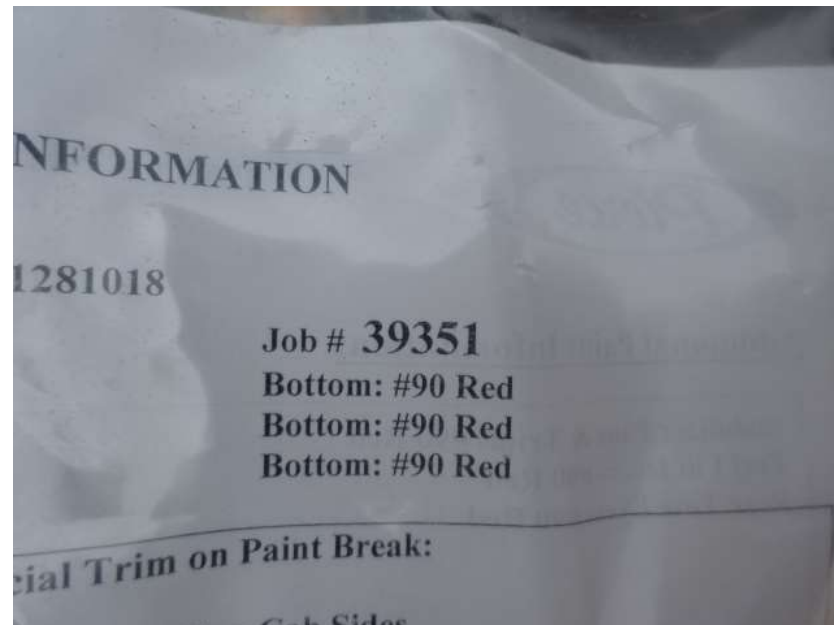

The background of the slide is a faded photograph of a fire scene. In the foreground, a firefighter in full gear is visible, holding a hose. In the background, a red fire truck with "FIRE-RESCUE" written on its side is parked. To the right, there is a large fire with thick white smoke rising from it.

Due to the Pierce 4th of July plant shut down, your next scheduled report is July 14, 2021.

Thank you & have a very safe and happy Independence Day week!

DSC04446

DSC04447

DSC04448

DSC04449

DSC04450

DSC04387