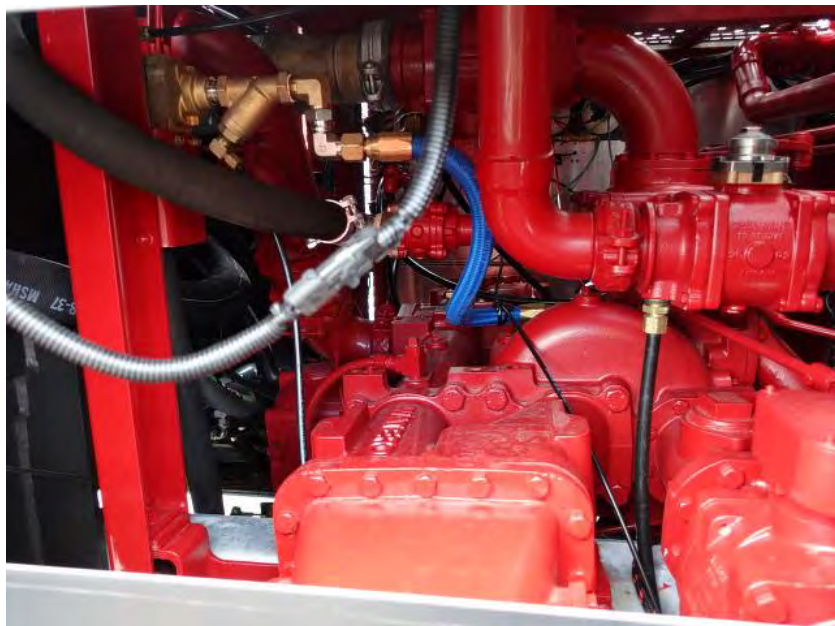

DSC01636

DSC01638