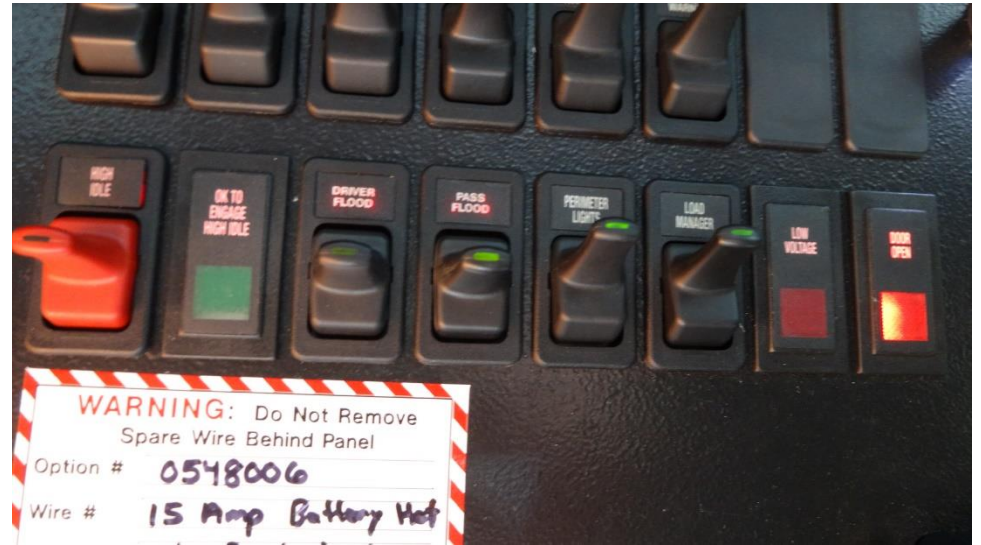

DSC00020

DSC00022