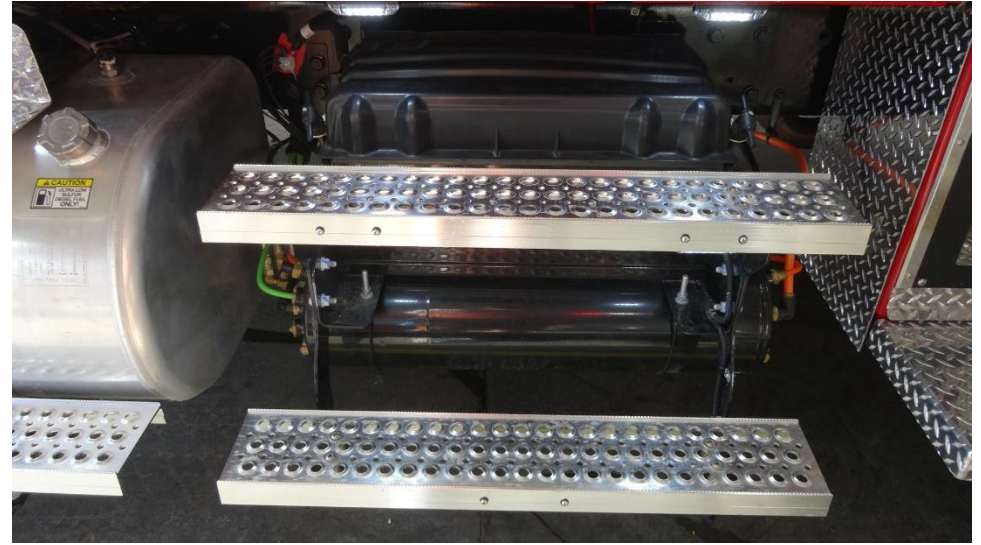

DSC00024

DSC00026