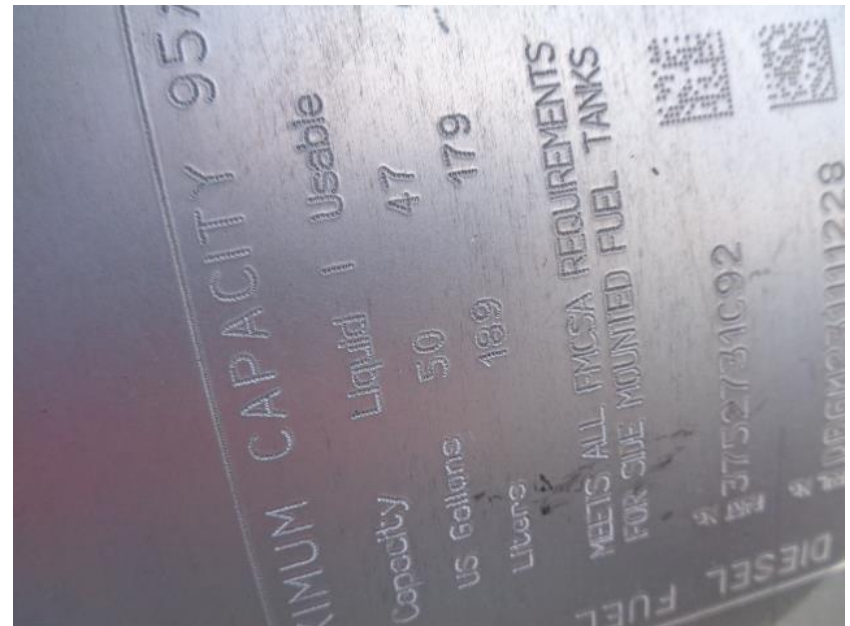

**Photo Album for
Norfolk Fire Department MA**

Job # 38464

W/O # 30702958

February 3, 2024

This week the chassis arrived, and the pump house structure was joined with the fire pump. The body continued with fabrication. Next week the chassis should be in staging and the pump house may begin the paint process with the body.

DSC00083

DSC00084

DSC00085

DSC00086

DSC00087

DSC00088

DSC00089

DSC00090