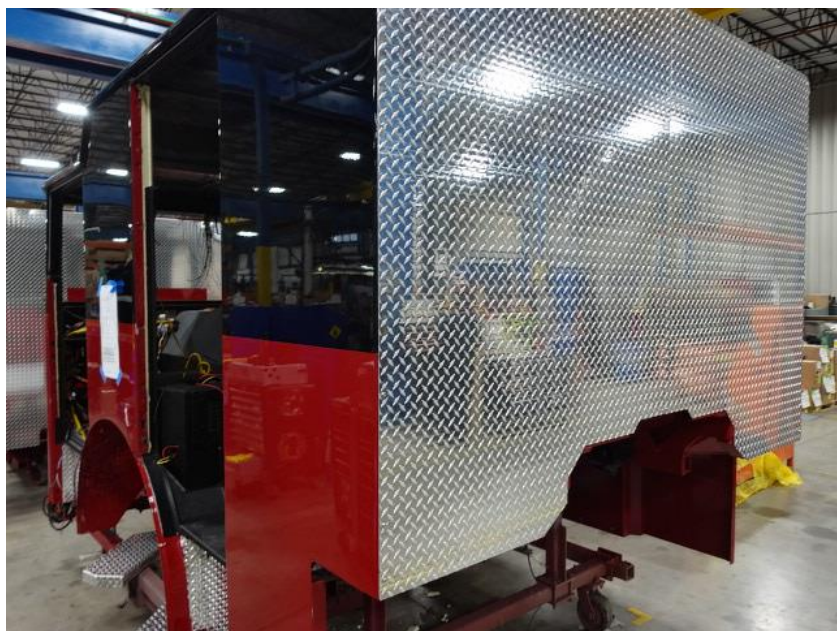

DSC00191

DSC00193