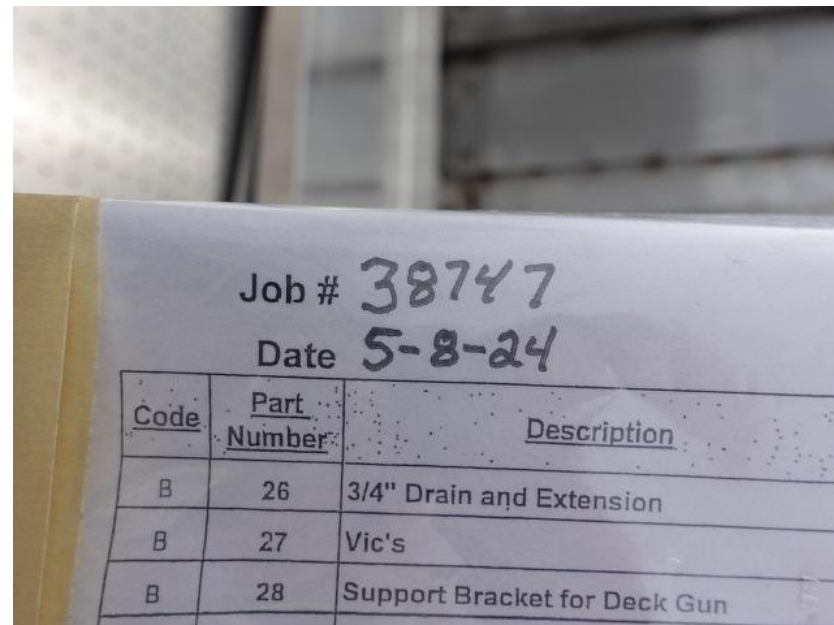

# In-Production Photo Report for Brockton Fire Department, MA Job# 38747

---

Status as of May 10, 2024

In this report your cab completed fabrication and began the paint process, the transverse compartment was fabricated, the pump house structure remained staged, and the body was fabricated and staged. In the next report your cab may continue through paint, the transverse compartment may be painted, the pump house structure may remain staged, and the body may remain staged to begin the paint process.

*For Valued Customers of*

POWERED BY  
**ALLEGIANCE**  
TRUCKS®

DSC01481

DSC01482

DSC01483

DSC01484

DSC01485

DSC03538